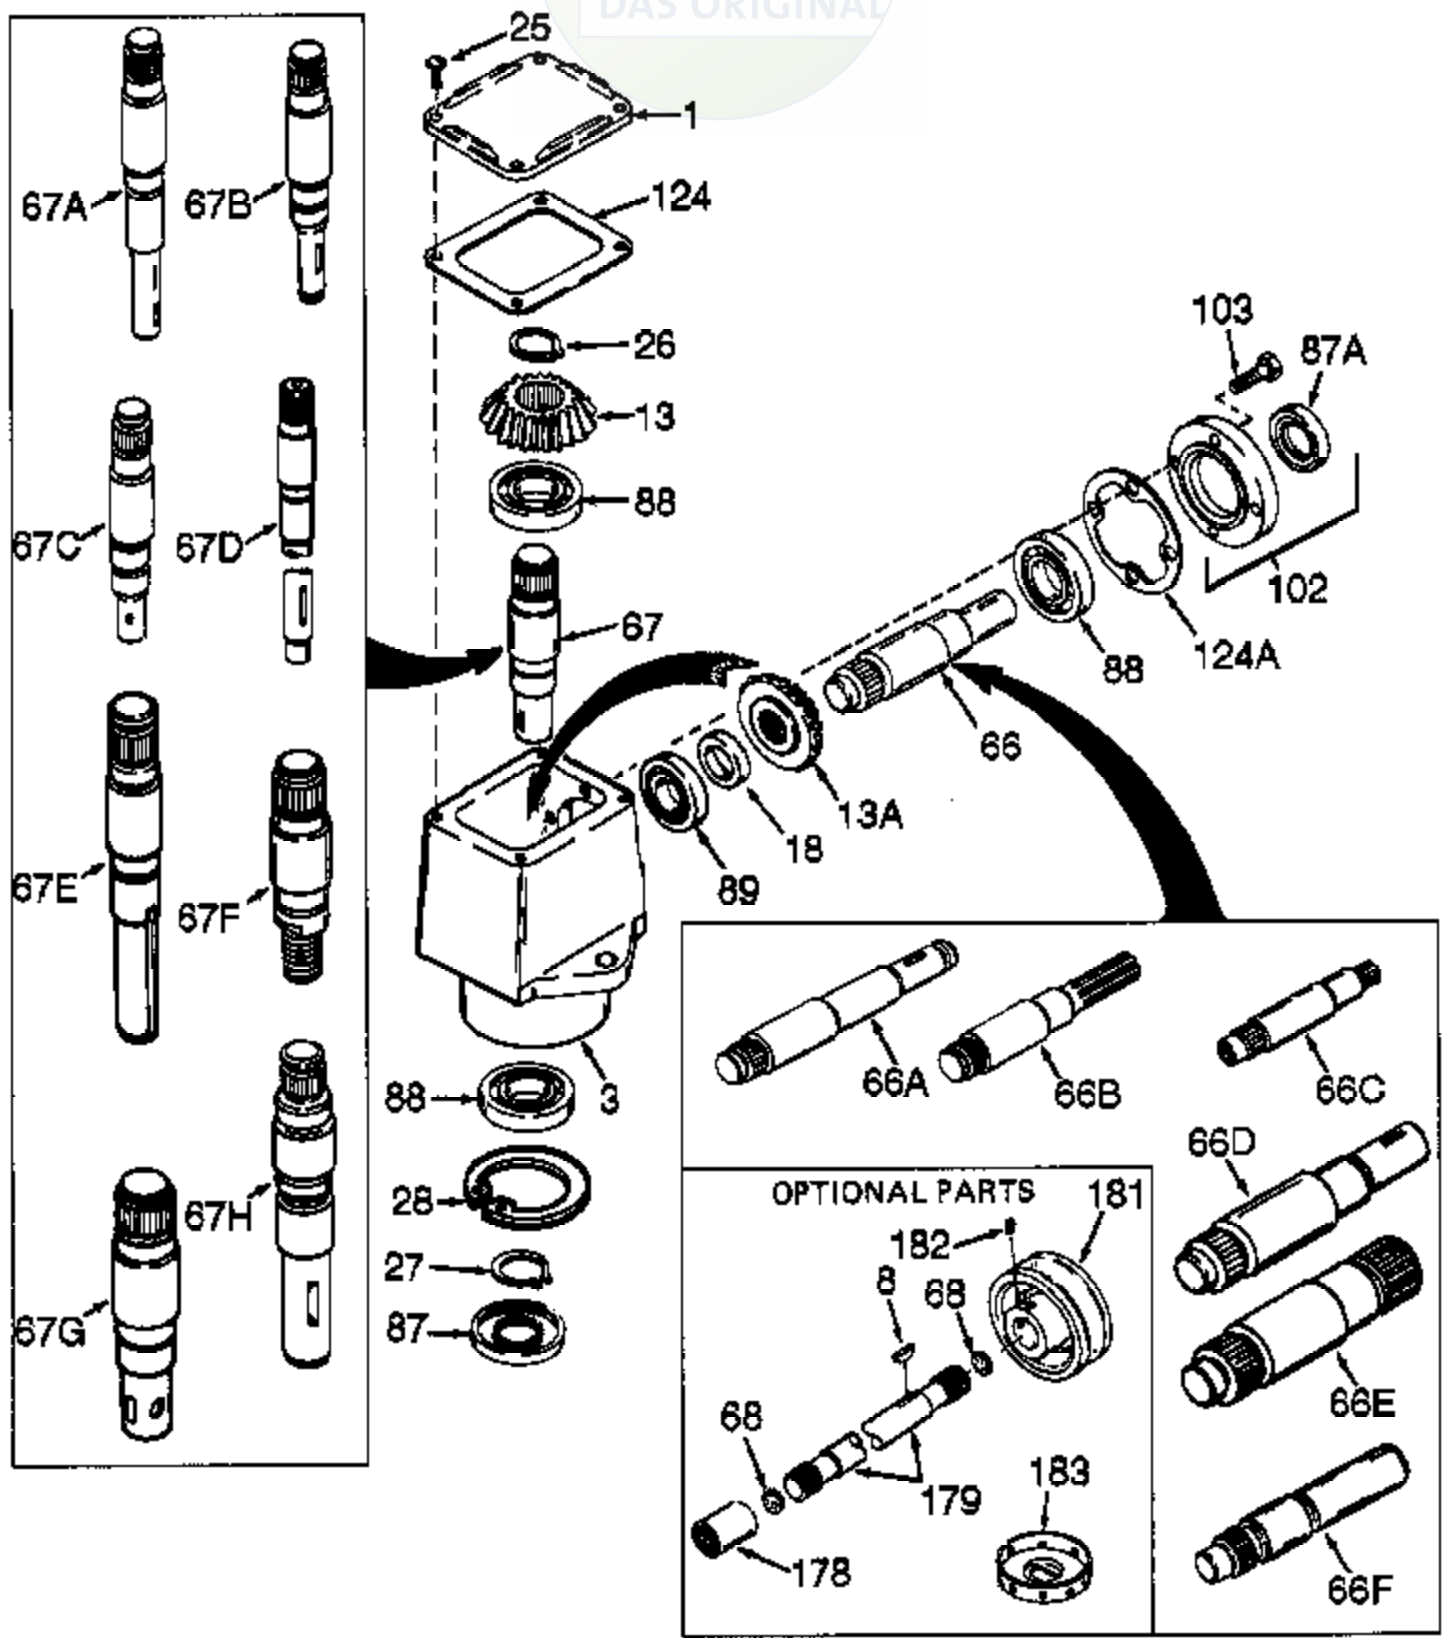

ILLUSTRATION SHOWS TYPICAL PARTS ONLY. ORDER BY PART NUMBER. PARTS NOT LISTED ARE SUPPLIED BY OEM.

Ref #	Part Number	Qty	Description
1	772035		Left Hand Cover
3	770026A		Right Angle Drive Housing
8	792057		Key (With lug extensions)
8	792047		Woodruff Key #9
13	778046		Miter Gear (22 teeth)(7/8" ID)
13A	778046		Miter Gear (22 teeth)(7/8" ID)
25	792025		Screw, 10-24 x 1/2"
26	792018		Snap Ring
27	788019		Snap Ring
66D	776062		Input Shaft (5-15/32" long)
67E	776163		Output Shaft (5-7/8" long)
68	788039		Felt Disc
87	788029		Oil Seal
87A	788031		Oil Seal
88	780034		Ball Bearing
89	780024		Ball Bearing
102	786029		Retainer Cap & Seal (Incl. 87A & 103)
103	792026		Screw, 1/4-20 x 7/8"
124A	788030B		Cap Gasket
124	788028		Cover Gasket
177A	XXXXX		(Not included with head assembly.)
177	XXXXX		THE FOLLOWING ARE OPTIONAL PARTS:
178	786028		Coupling (1-1/2" long)
178	786031		Coupling (1-5/16" long)
179	XXXXX		Input Connector Shaft
181	786030		Sheave (3-1/4" Dia.)
181	786059		Sheave (4" Dia.)
182	792027		Set Screw, 5/16-24 x 1/4
183	786044		Shield

RAD-3998-PEERLESS Page 2 of 2